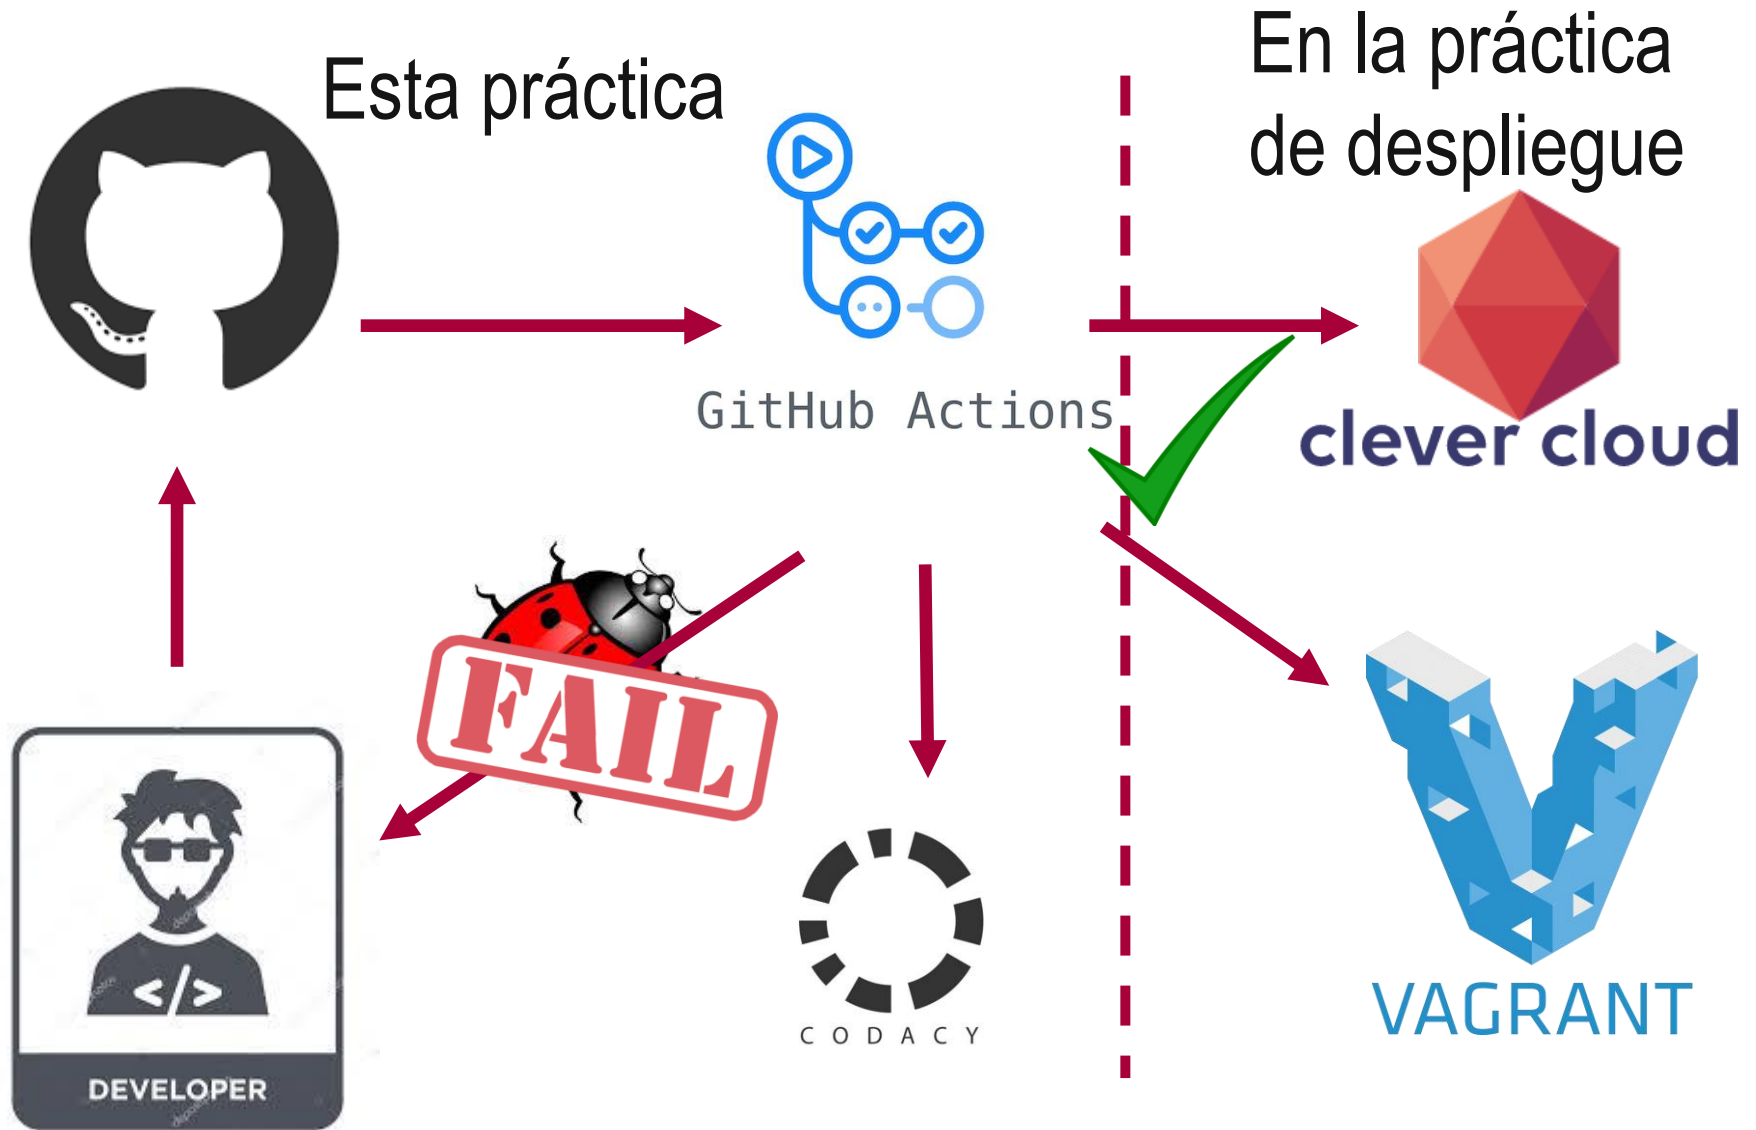

A large, semi-transparent watermark of a classical statue of a winged figure, possibly an angel or a personification of a virtue, holding a staff or scepter. The statue is positioned on the left side of the slide, extending from the top to the bottom. The background is a gradient from yellow at the top to white at the bottom.

CleverCloud

CleverCloud is a platform as a service (PaaS) that enables developers to build, run, and operate applications entirely in the cloud.

CleverCloud - despliegues

Que es la integración continua

In [software engineering](#), **continuous integration (CI)** is the practice of merging all developers' working copies to a shared [mainline](#) several times a day.

[Grady Booch](#)

Integración continua con GitHub Action y CleverCloud

Let's hack

<https://1984.lsi.us.es/wiki-egc>