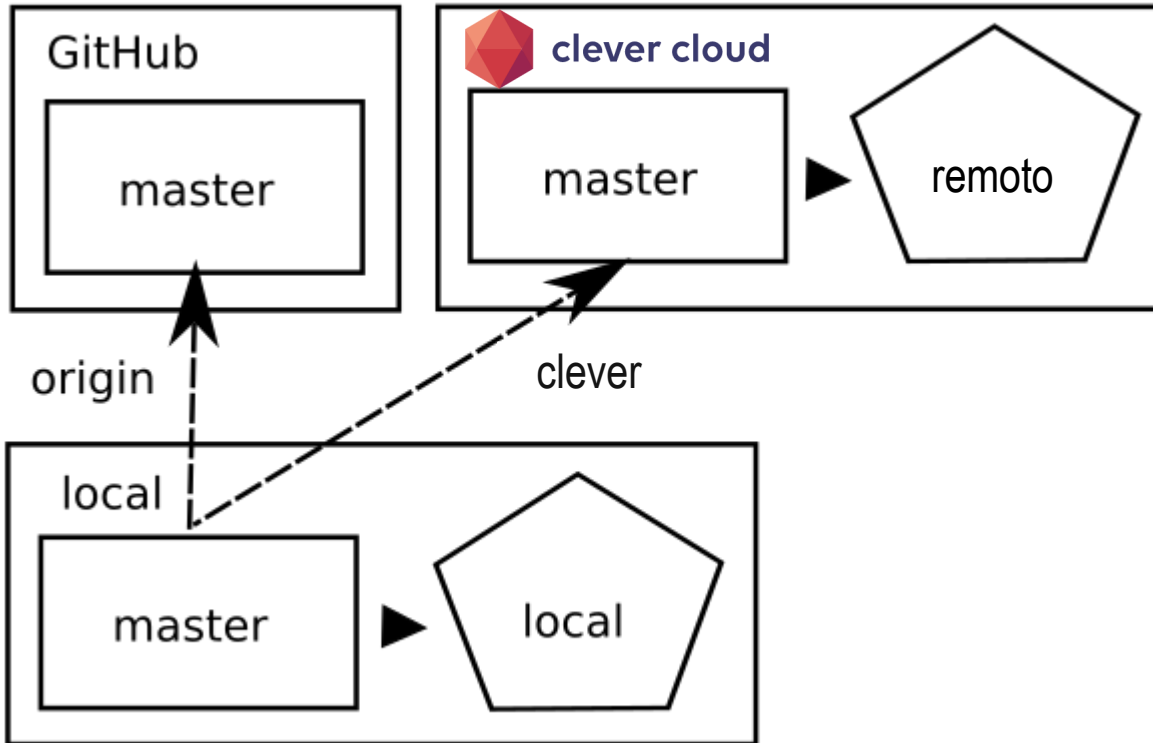

A large, semi-transparent watermark of a classical statue of a winged figure, possibly an angel or a personification of a virtue, holding a staff or scepter. The statue is positioned on the left side of the slide, extending from the top to the bottom. The background is a gradient from yellow at the top to white at the bottom.

CleverCloud

CleverCloud is a platform as a service (PaaS) that enables developers to build, run, and operate applications entirely in the cloud.

CleverCloud - despliegues

Que es la integración continua

In [software engineering](#), **continuous integration (CI)** is the practice of merging all developers' working copies to a shared [mainline](#) several times a day.